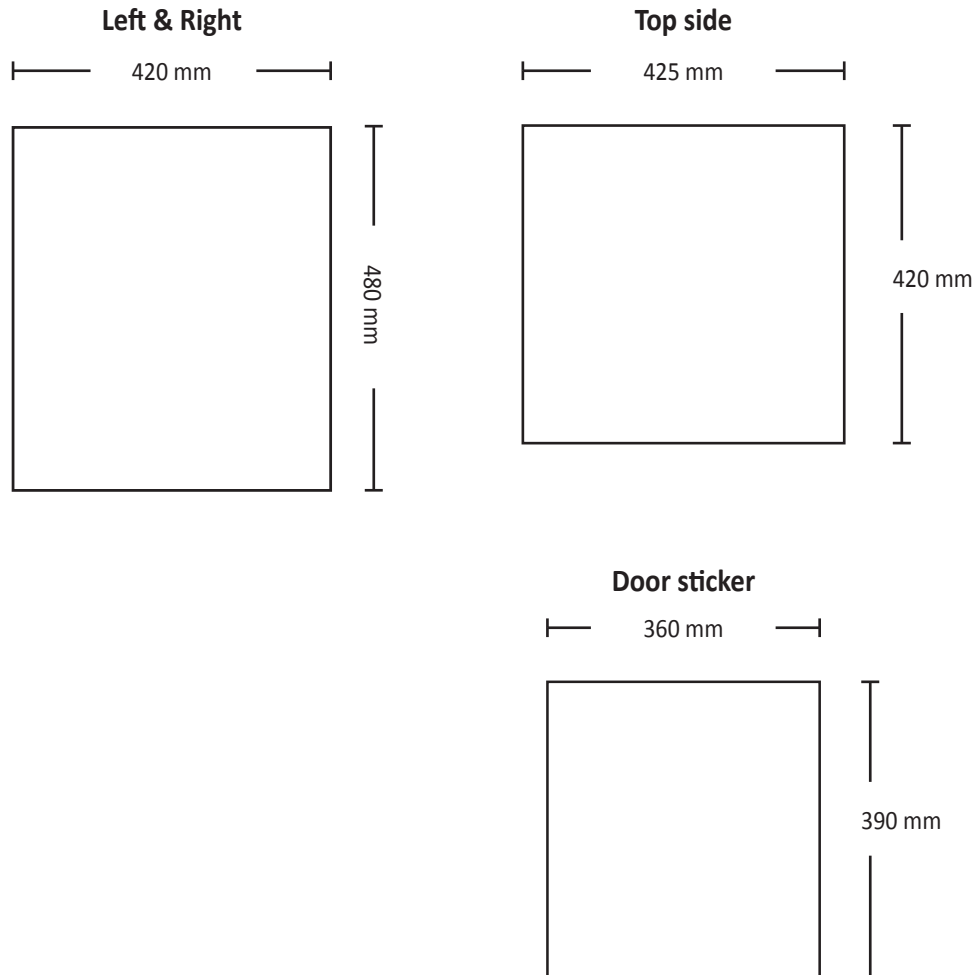

Sticker dimensions

CoolCube

scandomestic